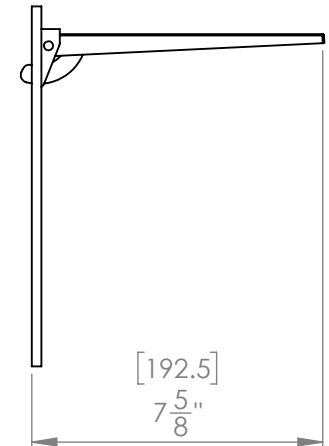

CLOSED POSITION

OPEN POSITION

FOR REFERENCE ONLY

REVISION	DESCRIPTION :
01	RG0583 - 10" x 8" Painted Steel, Sidewall

PROPRIETARY AND CONFIDENTIAL
THE INFORMATION CONTAINED IN THIS DRAWING IS THE SOLE PROPERTY OF Imperial Manufacturing Group. ANY REPRODUCTION IN PART OR AS A WHOLE WITHOUT THE WRITTEN PERMISSION OF Imperial Manufacturing Group IS PROHIBITED.

NAME	DATE	TITLE:	
ER	2018-06-04	10" x 8" Painted Steel, Sidewall	
UNLESS OTHERWISE SPECIFIED: DIMENSIONS ARE IN MM TOLERANCES: +/-1.588mm +/- 1/16"		MATERIAL: Steel	FINISH: Painted
SIZE A	PART NO. RG0583	SCALE: 1:5	DO NOT SCALE DRAWING
		SHEET 1 OF 1	